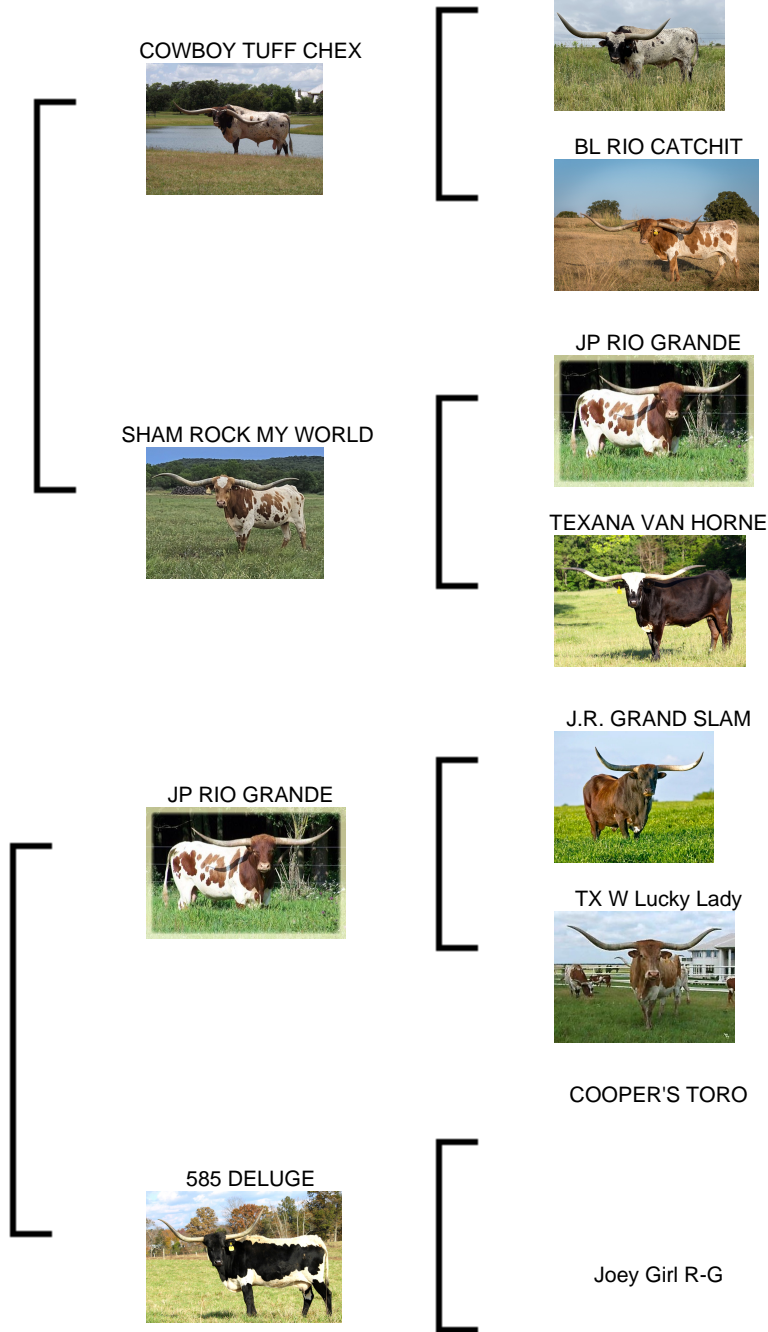

WKH Copper Penny

Date of Birth: 03/02/2020
Registration 1: Pending
Breeder: Weston Hetland
Owner: Luebbering Farms LLC

Courtesy of Luebbering Longhorns

Penny is a really correct made heifer, she comes from an easy fleshing, strong milking family. Her pedigree speaks for itself. What a neat heifer with a big career ahead of her!

TTT: 73.8750 on 09/21/2024

WKH Copper Penny

COWBOY TUFF CHEX

SHAM ROCK MY WORLD

JP RIO GRANDE

585 DELUGE

COWBOY CHEX

BL RIO CATCHIT

JP RIO GRANDE

TEXANA VAN HORNE

J.R. GRAND SLAM

TX W Lucky Lady

COOPER'S TORO

Joey Girl R-G

<http://www.hiredhandsoftware.com>