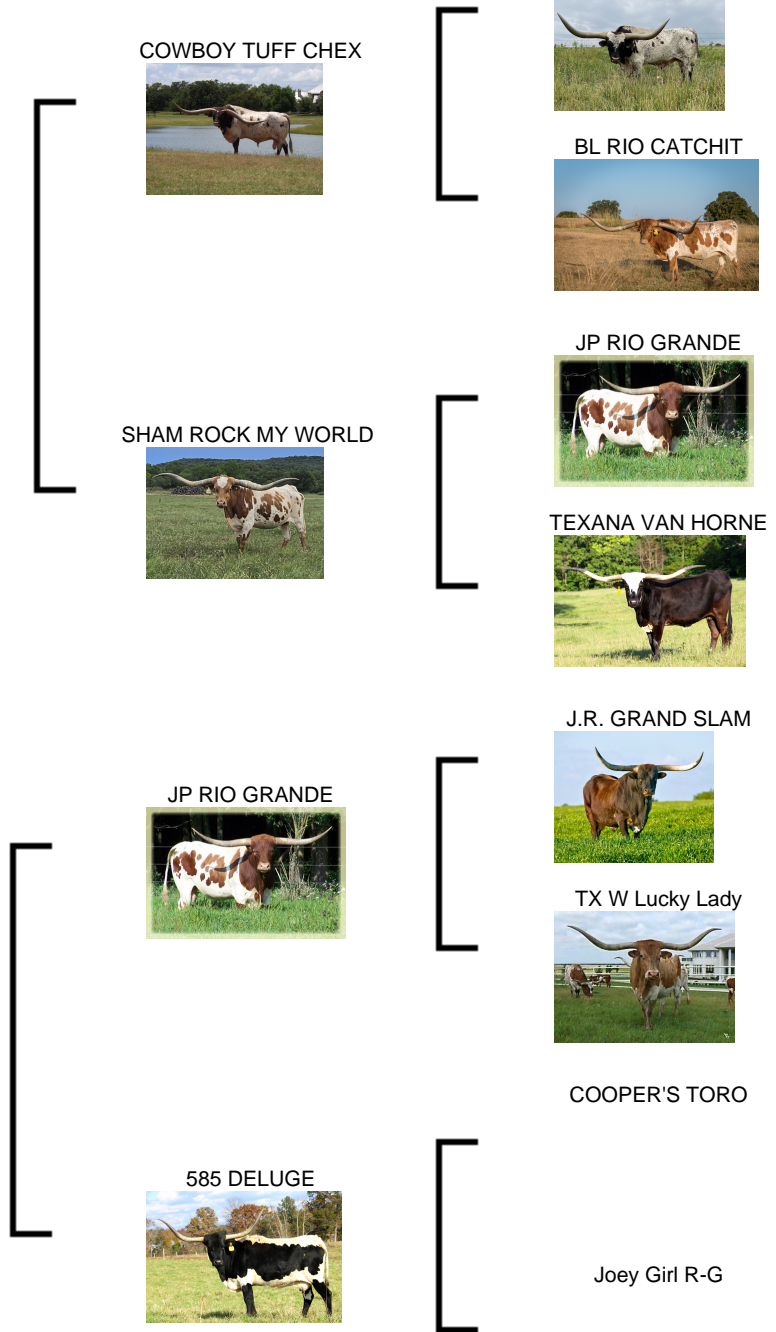

WKH Copper Penny

Date of Birth: 03/02/2020
Registration 1: Pending
Breeder: Weston Hetland
Owner: Luebbering Farms LLC

Courtesy of Luebbering Longhorns

Penny is a really correct made heifer, she comes from an easy fleshing, strong milking family. Her pedigree speaks for itself. What a neat heifer with a big career ahead of her!

TTT: 75.4375 on 03/22/2025

WKH Copper Penny

COWBOY TUFF CHEX

SHAM ROCK MY WORLD

JP RIO GRANDE

585 DELUGE

COWBOY CHEX

BL RIO CATCHIT

JP RIO GRANDE

TEXANA VAN HORNE

J.R. GRAND SLAM

TX W Lucky Lady

COOPER'S TORO

Joey Girl R-G

<http://www.hiredhandsoftware.com>