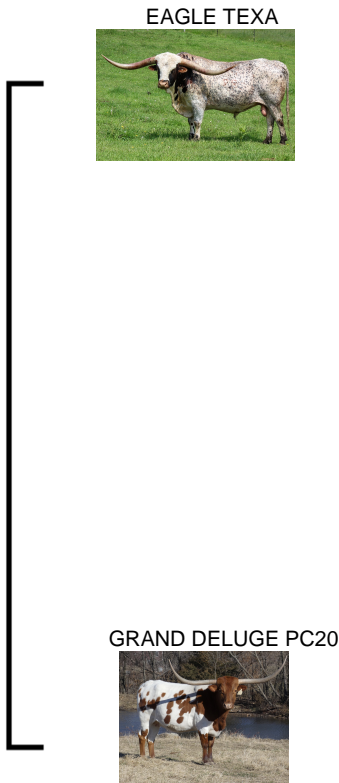

WKH Copper Penny

Date of Birth: 03/02/2020
Registration 1: Pending
Breeder: Weston Hetland
Owner: Luebbering Farms LLC

Courtesy of Luebbering Longhorns

Penny is a really correct made heifer, she comes from an easy fleshing, strong milking family. Her pedigree speaks for itself. What a neat heifer with a big career ahead of her!

TTT: 75.4375 on 03/22/2025

WKH Copper Penny

COWBOY TUFF CHEX

SHAM ROCK MY WORLD

JP RIO GRANDE

585 DELUGE

COWBOY CHEX

BL RIO CATCHIT