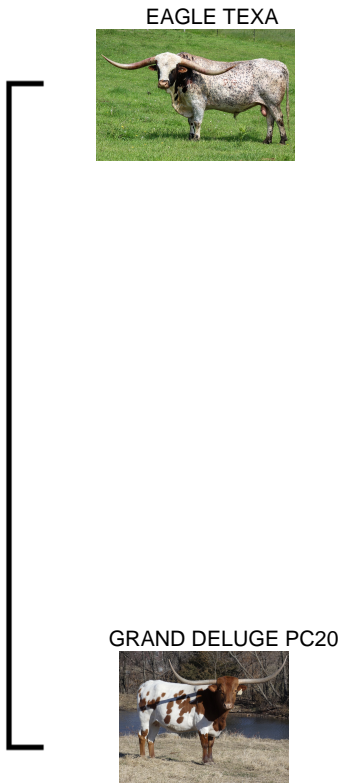

WKH Copper Penny

Date of Birth: 03/02/2020
Registration 1: Pending
Breeder: Weston Hetland
Owner: Luebbering Farms LLC

Courtesy of Luebbering Longhorns

Penny is a really correct made heifer, she comes from an easy fleshing, strong milking family. Her pedigree speaks for itself. What a neat heifer with a big career ahead of her!

TTT: 73.8750 on 09/21/2024

WKH Copper Penny

COWBOY TUFF CHEX

SHAM ROCK MY WORLD

JP RIO GRANDE

585 DELUGE

COWBOY CHEX

BL RIO CATCHIT