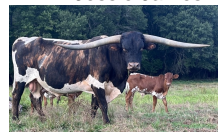

RFR Jessie James