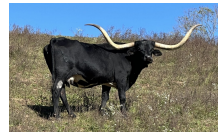

WS MIDNIGHT